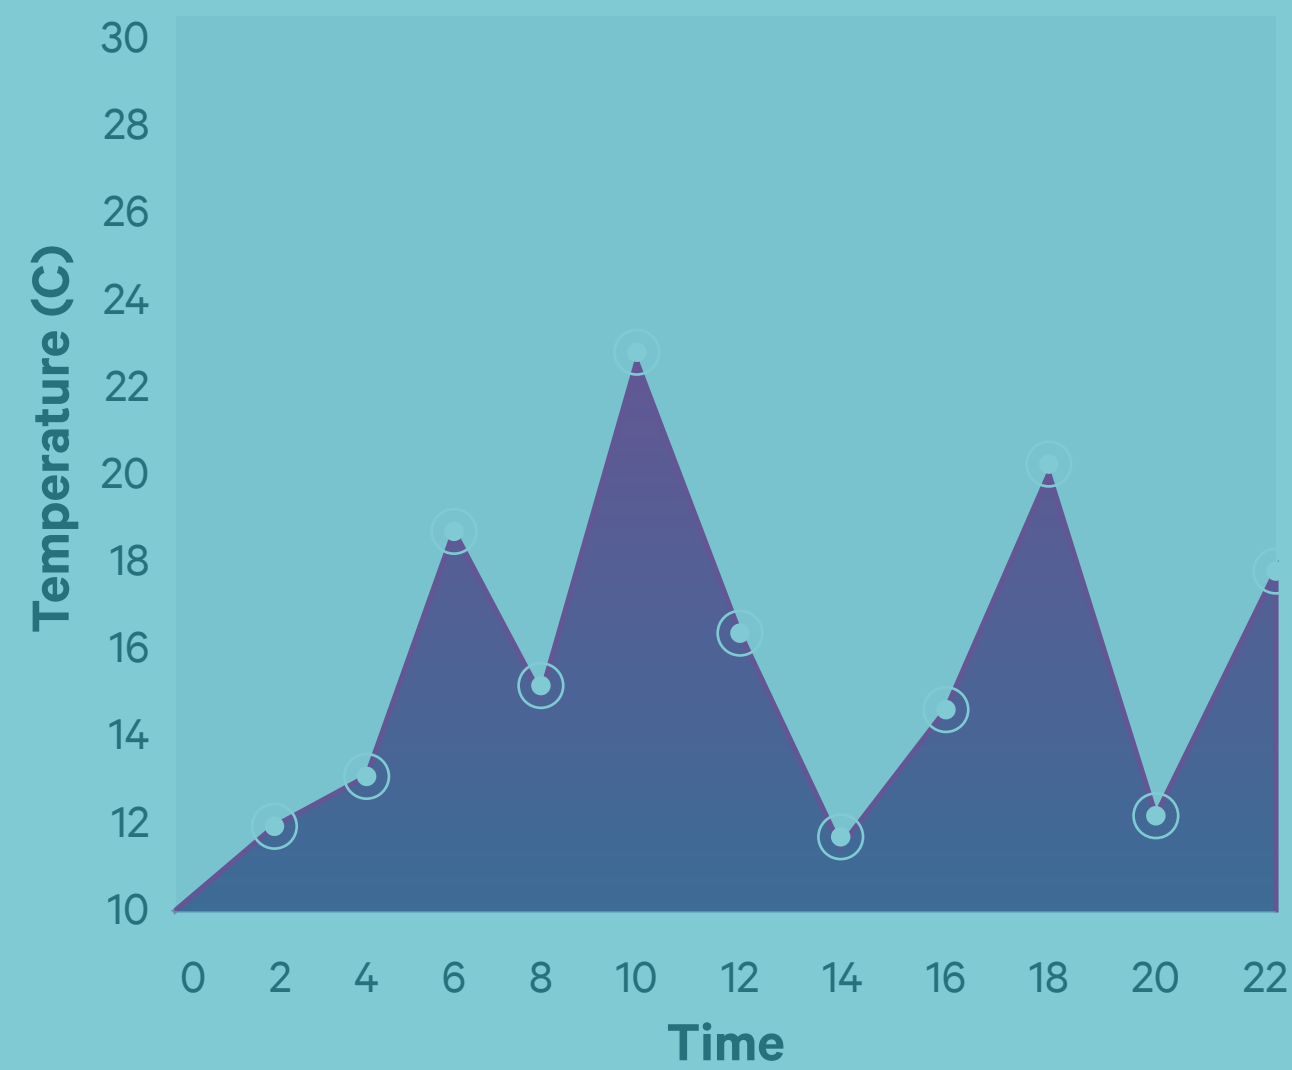

Edge Computing

Water Savings

67°

Partly Cloudy

Humidity: 40%

Wind: NE 7 mph

Pressure: 30 in Hg

Temperature

Moisture

Light

Data Savings

■ Sent to Cloud ■ Processed Locally

Edge Computing

Water Savings

67°

Partly Cloudy