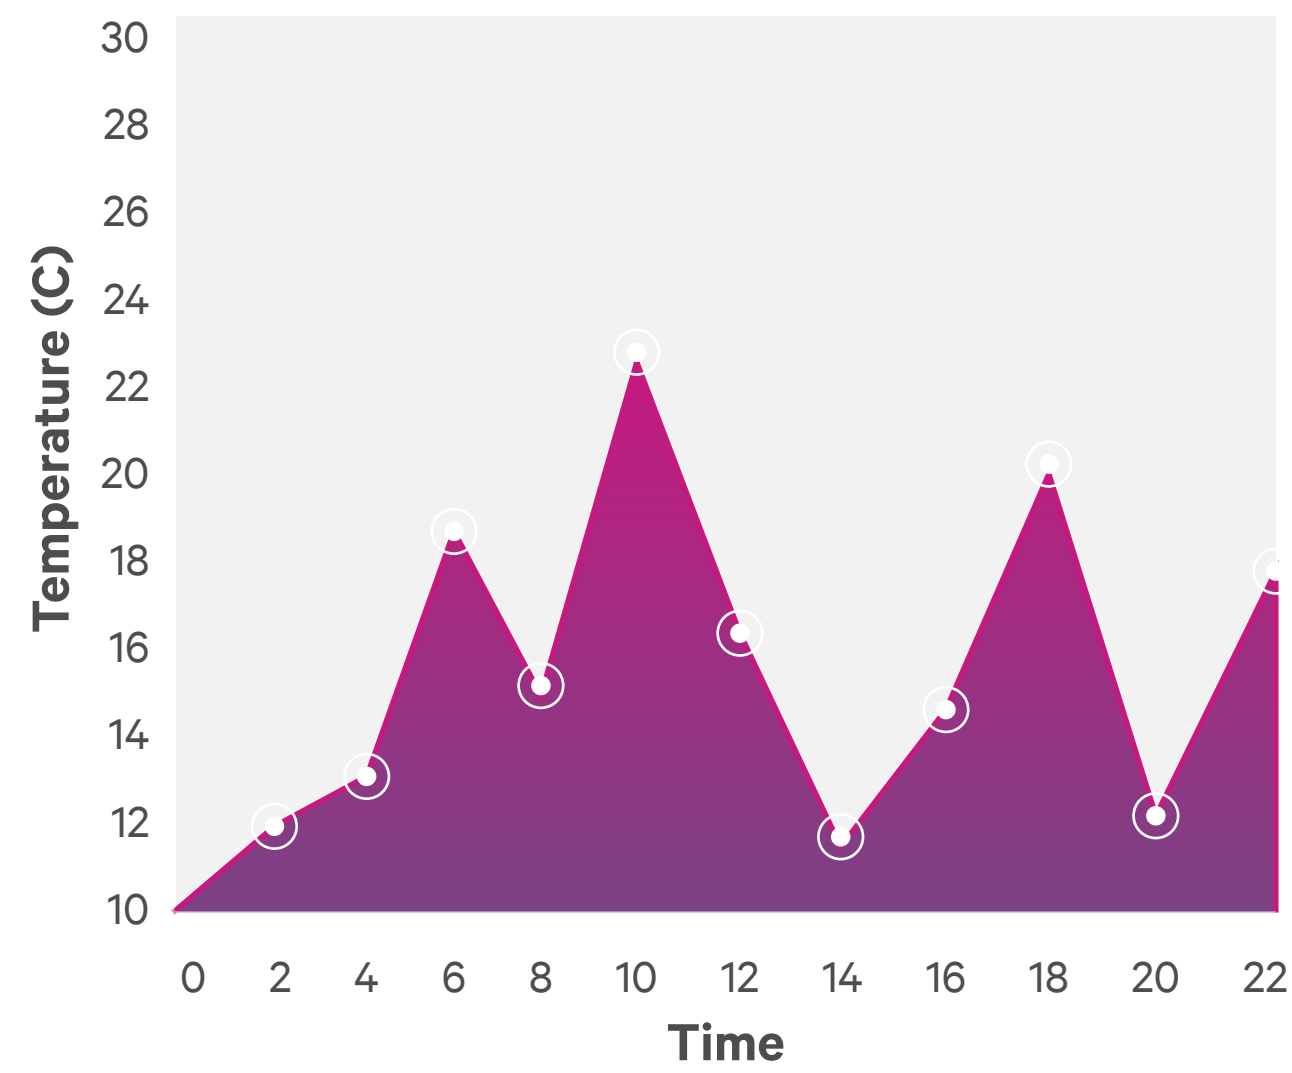

Temperature