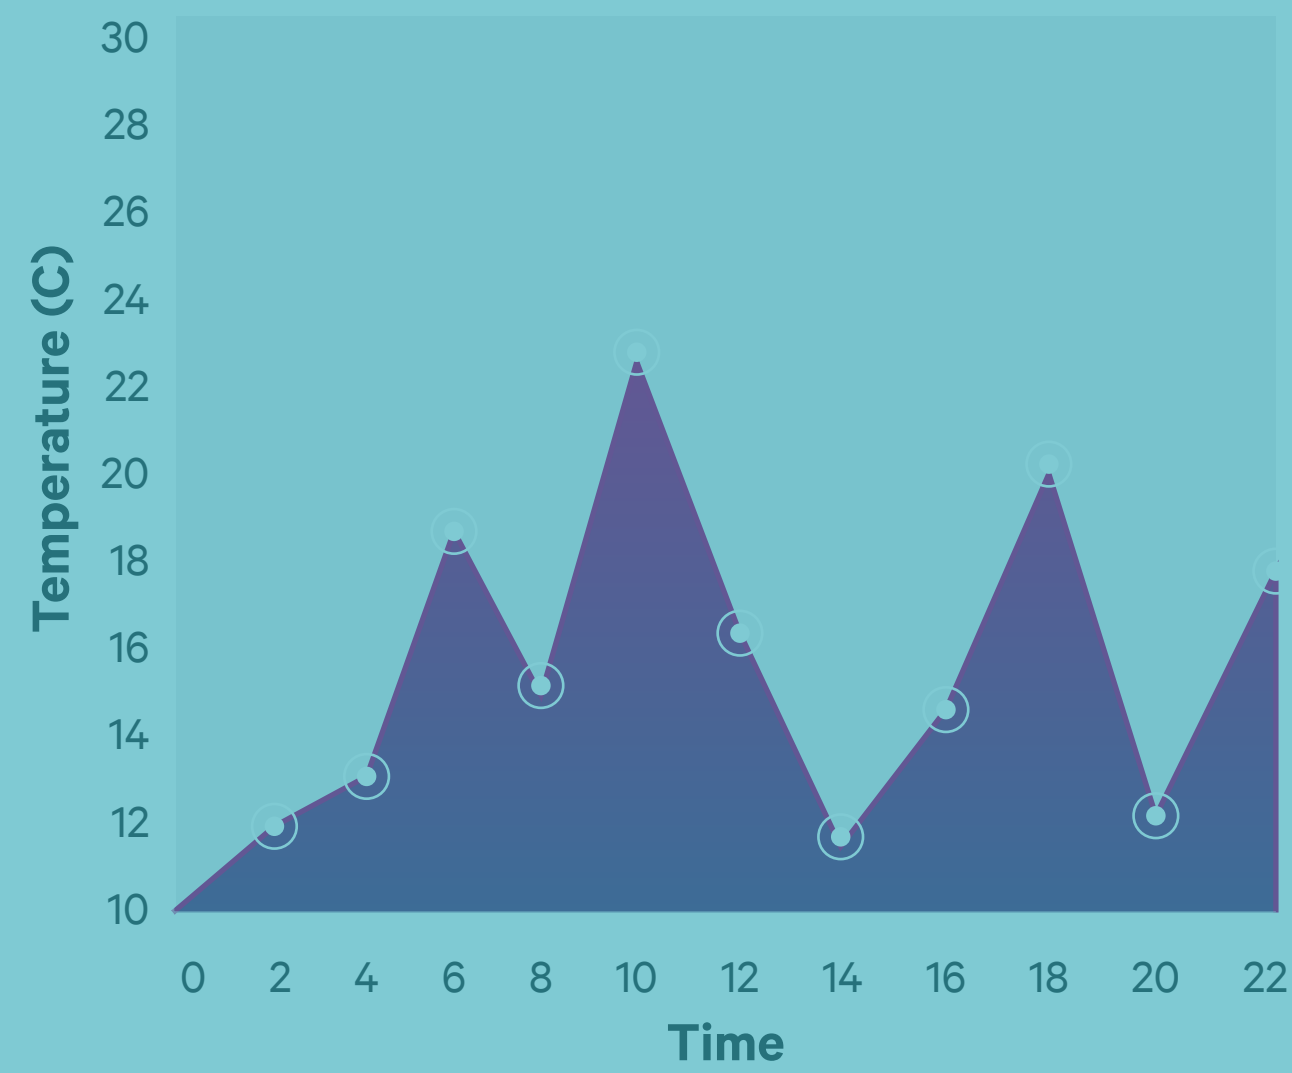

67°

Partly Cloudy

Humidity: 40%

Wind: NE 7 mph

Pressure: 30 in Hg

Drought conditions detected.

Edge gateway using AWS Greengrass runs local Lambda functions and triggers immediate action.

Irrigation activated.

Temperature

Moisture

Light

Data Savings

■ Sent to Cloud ■ Processed Locally

Edge Computing

Water Savings

67°