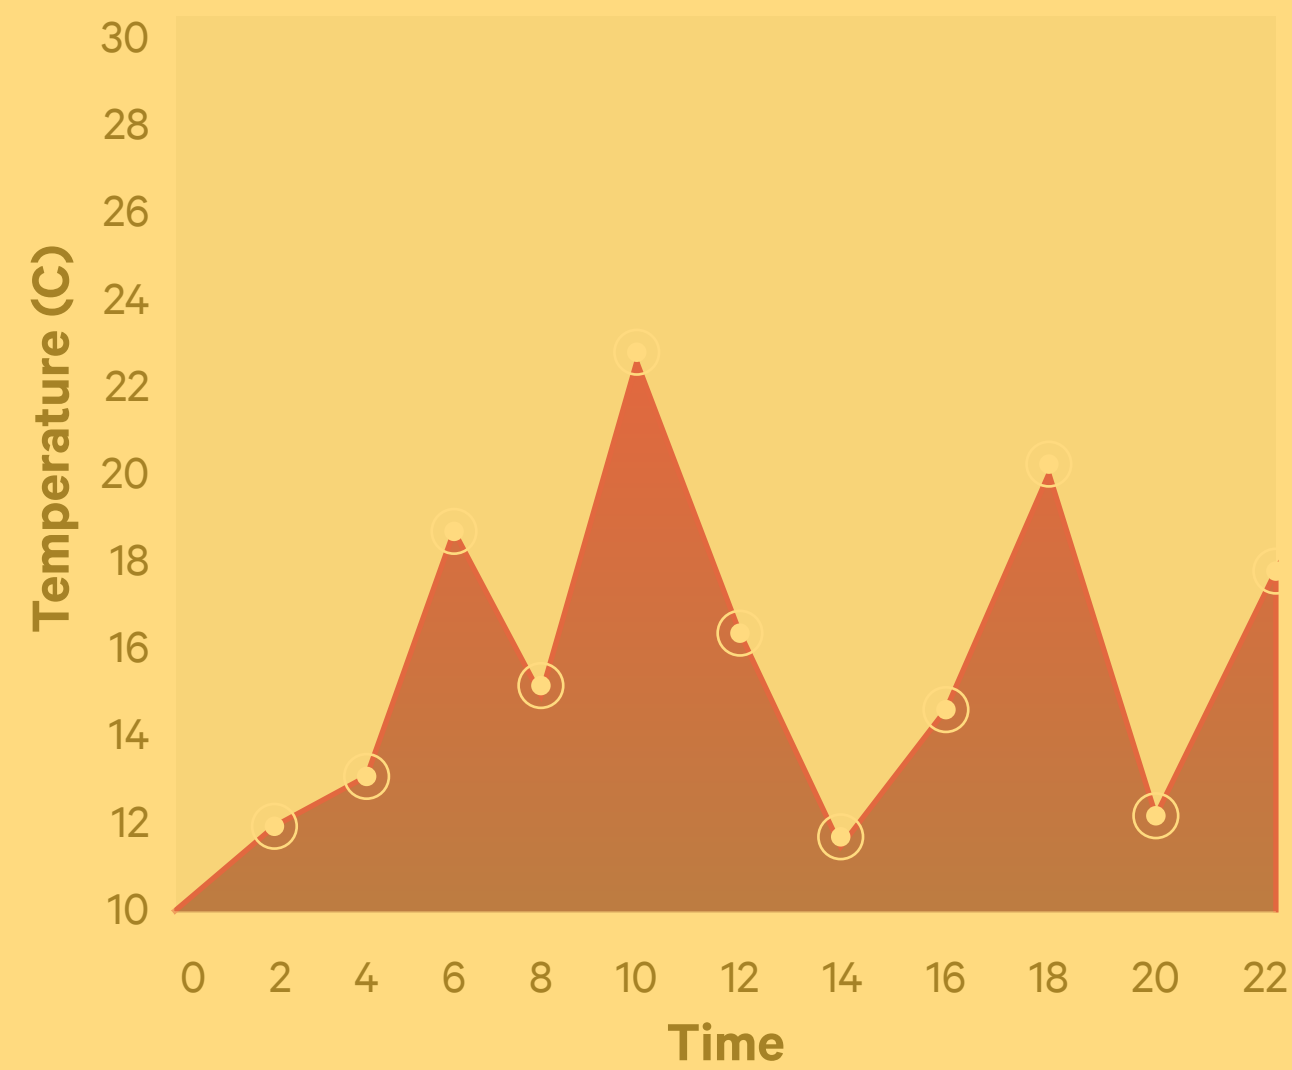

Water Savings

67°

Partly Cloudy

Humidity: 40%

Wind: NE 7 mph

Pressure: 30 in Hg

Temperature

Moisture

Light

Data Savings

Edge Computing

Water Savings

67°

Partly Cloudy

Humidity: 40%

Wind: NE 7 mph