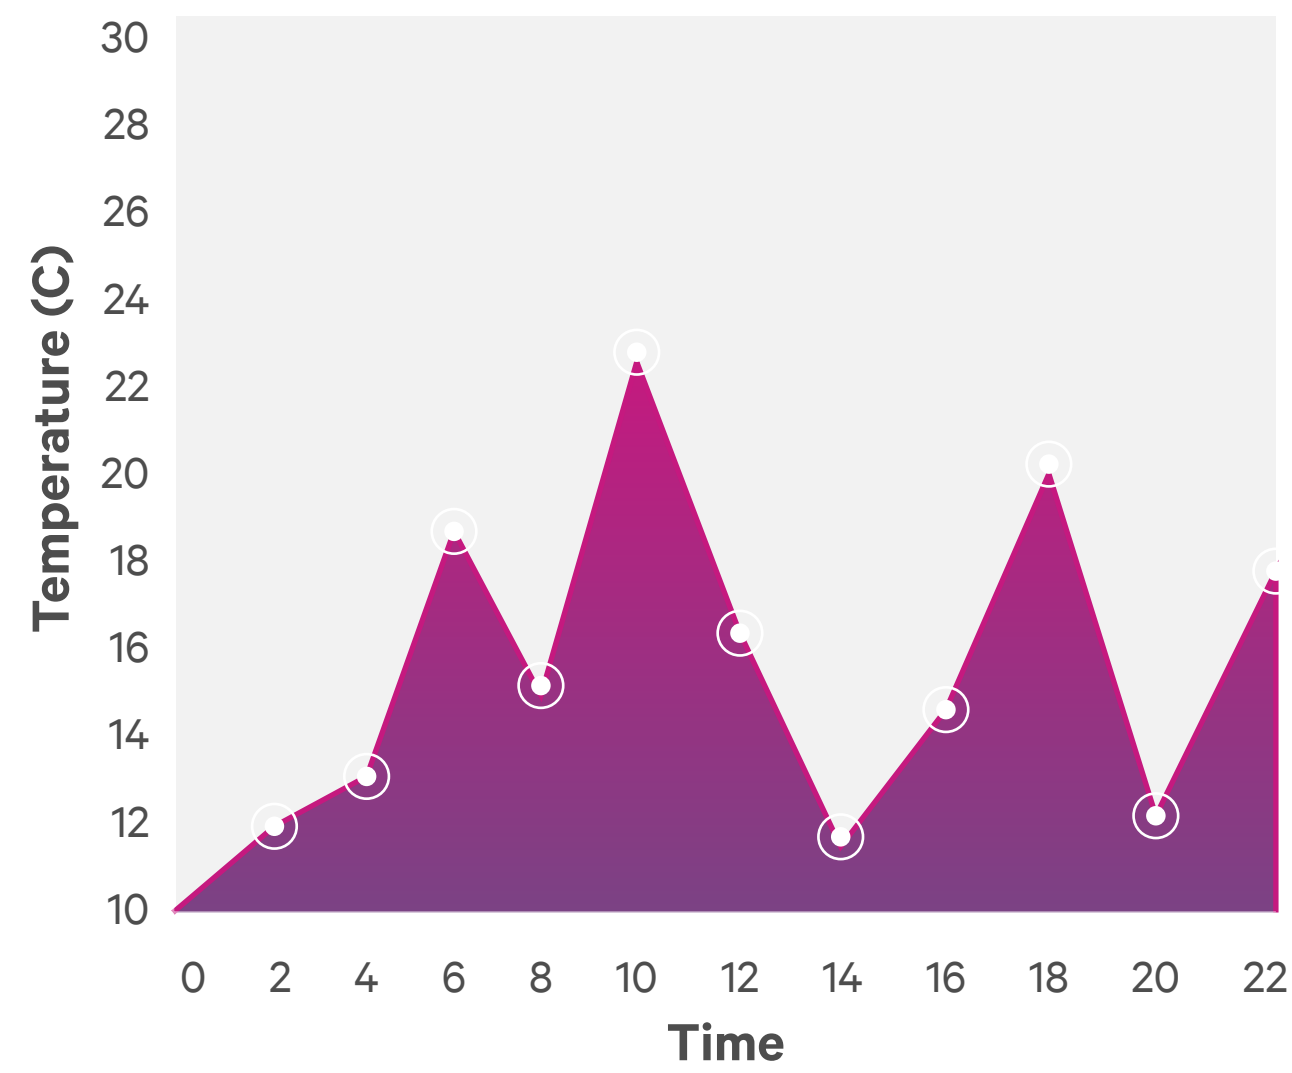

Moisture

Light

Data Savings

■ Sent to Cloud ■ Processed Locally

Edge Computing

Water Savings

67°

Partly Cloudy

Humidity: 40%

Wind: NE 7 mph

Pressure: 30 in Hg

Temperature

Moisture

Light

Data Savings

Edge Computing