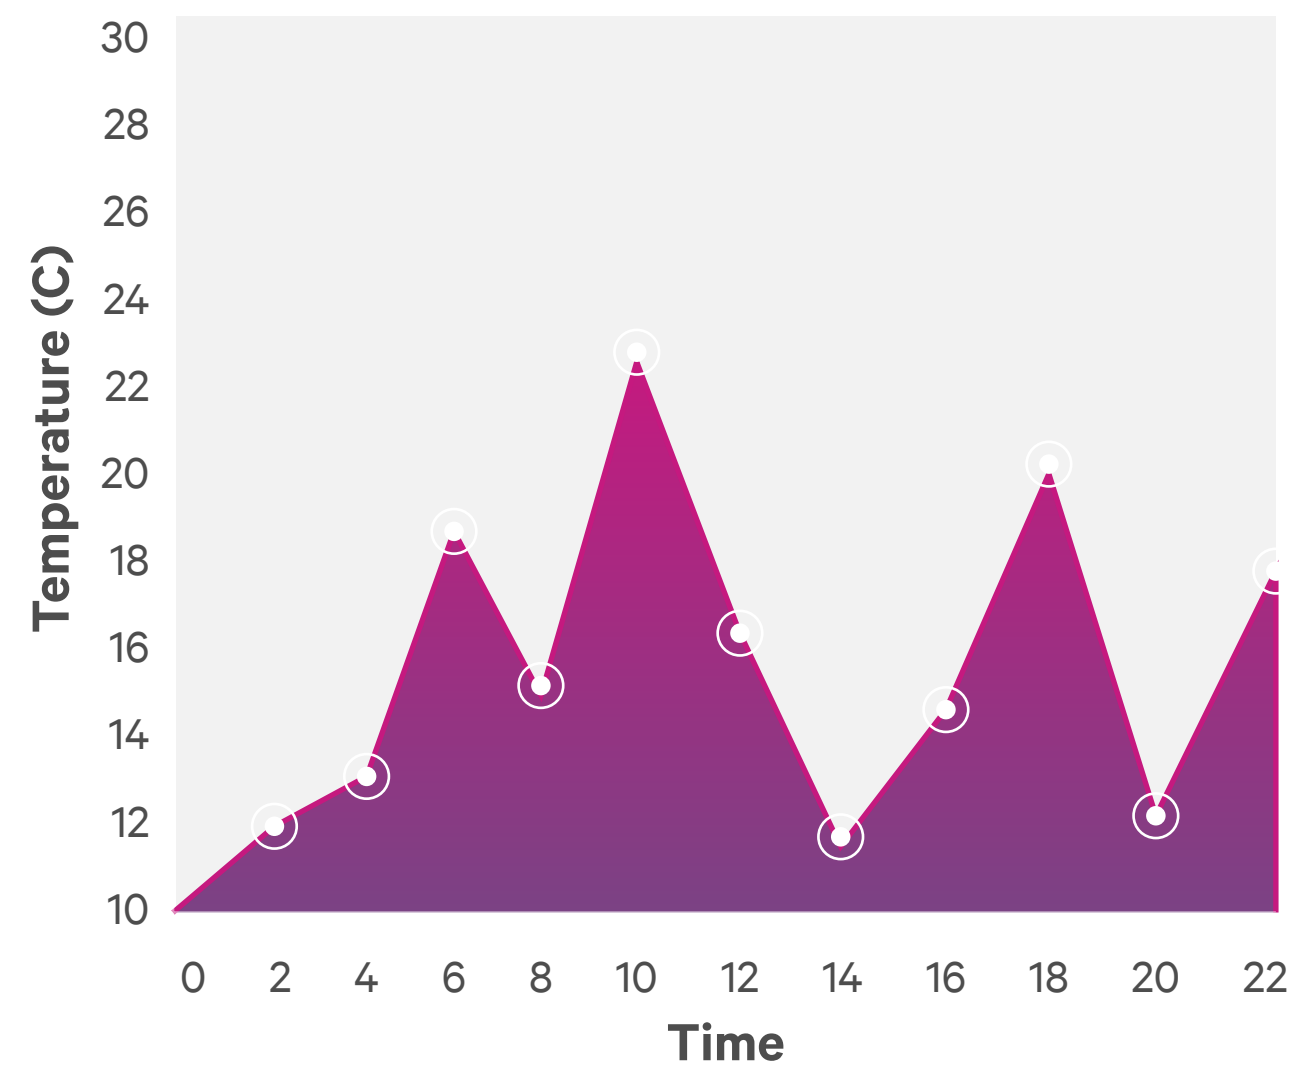

Temperature

Moisture

Light

Data Savings

Edge Computing

Water Savings

67°

Partly Cloudy

Humidity: 40%

Wind: NE 7 mph

Pressure: 30 in Hg

Temperature

Moisture

Light

Data Savings

Edge Computing