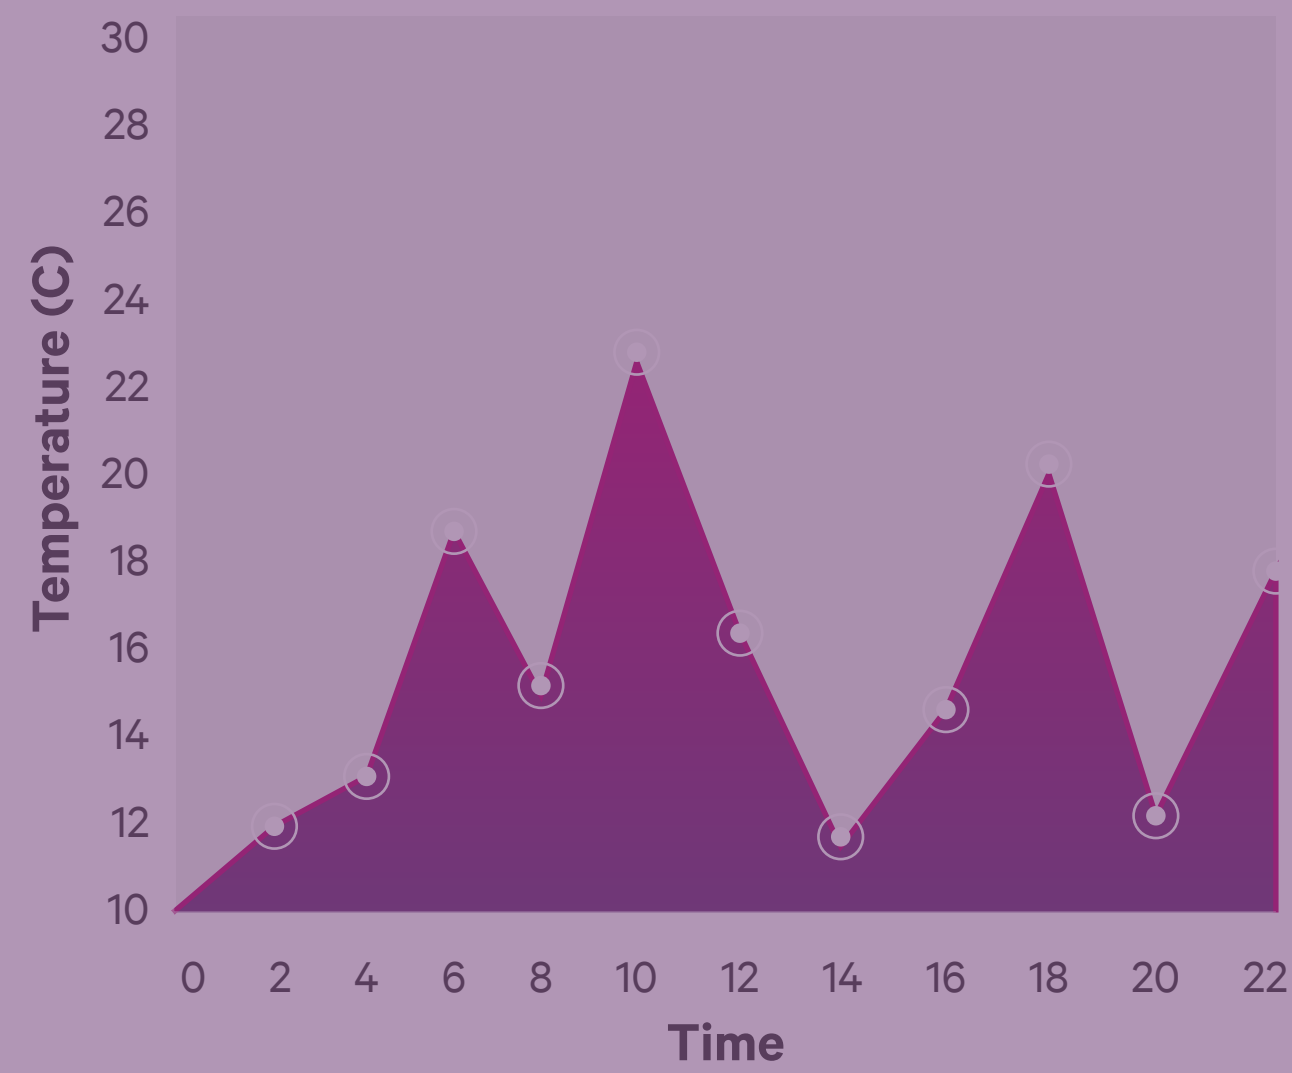

Temperature