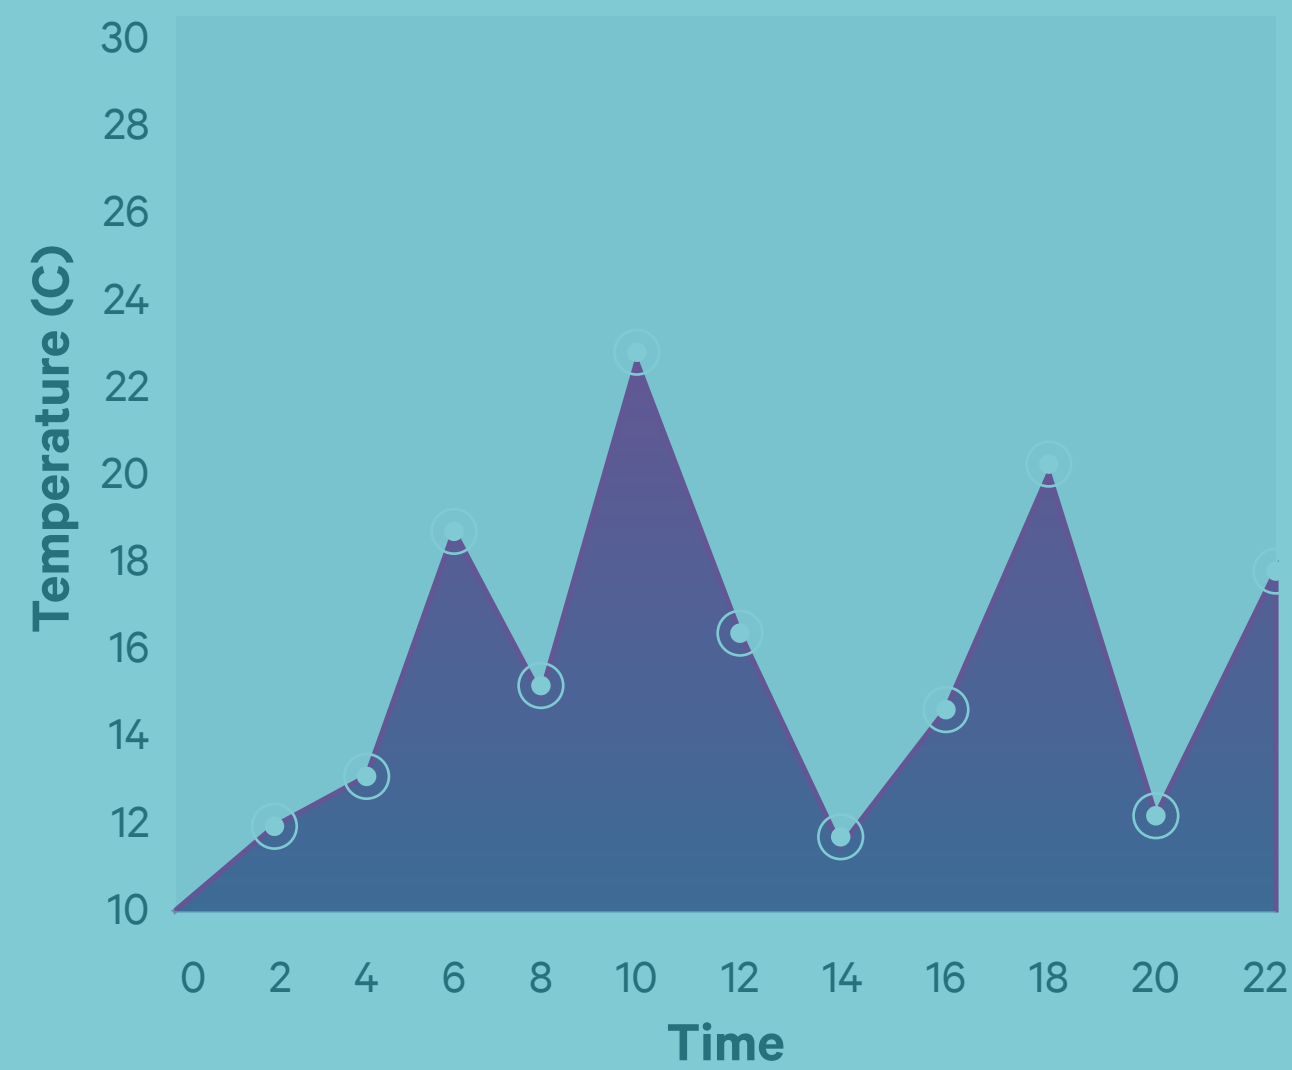

Moisture

Light

Data Savings

■ Sent to Cloud ■ Processed Locally

Edge Computing

Water Savings

67°

Partly Cloudy

Humidity: 40%

Wind: NE 7 mph

Pressure: 30 in Hg

High moisture conditions detected.

Edge gateway using AWS Greengrass runs local Lambda functions and triggers immediate action.

Irrigation suspended.

Temperature