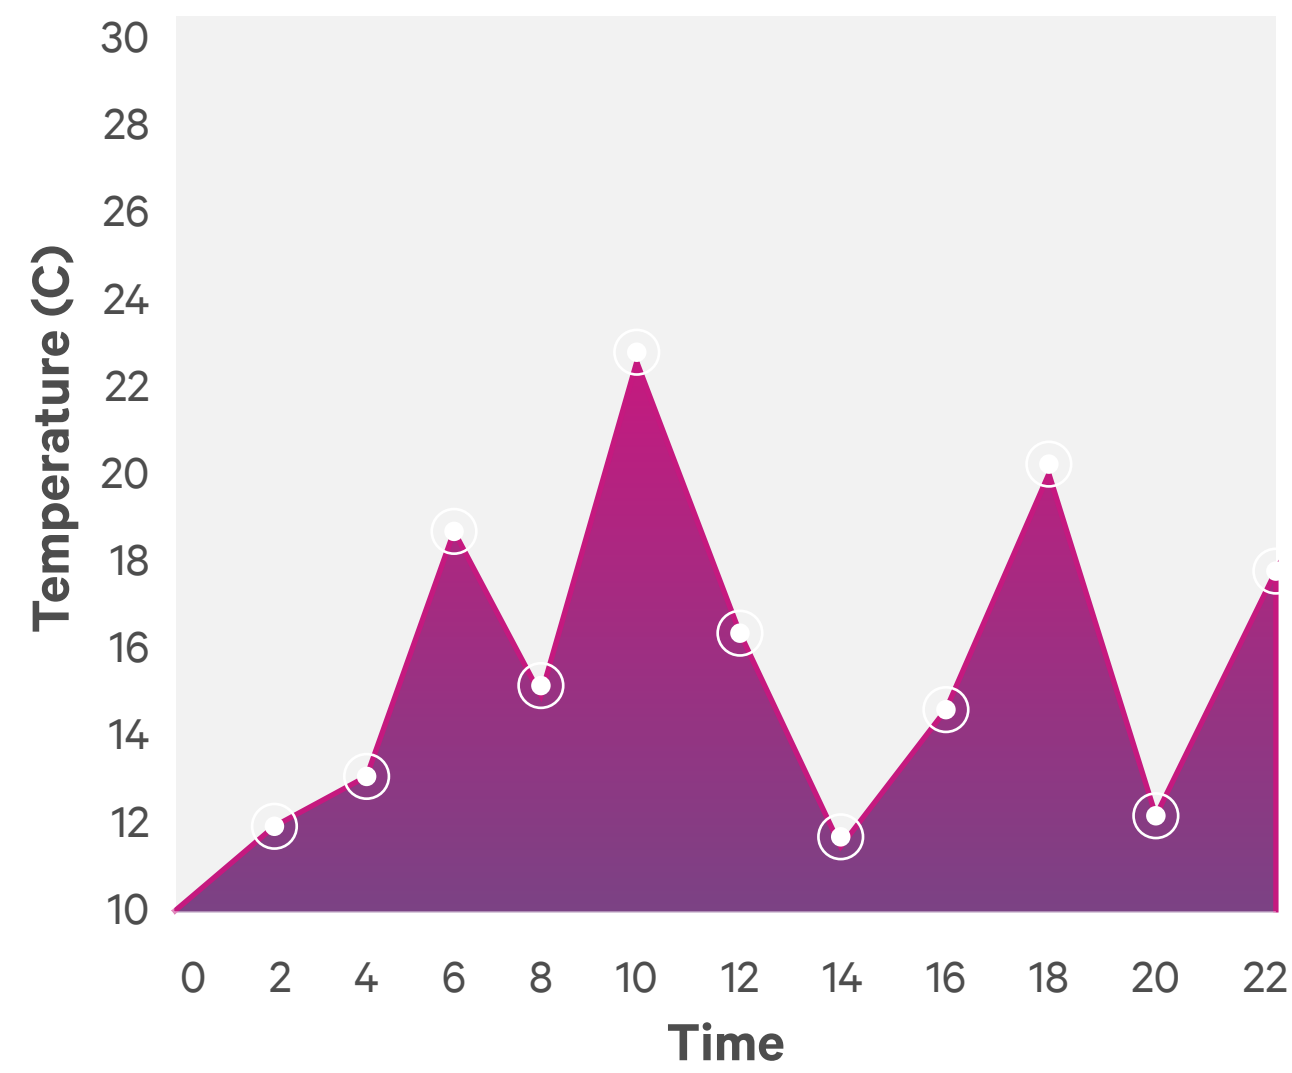

Water Savings

67°

Partly Cloudy

Humidity: 40%

Wind: NE 7 mph

Pressure: 30 in Hg

Temperature

Moisture

Light

Data Savings

Edge Computing

Water Savings

67°

Partly Cloudy

Humidity: 40%

Wind: NE 7 mph