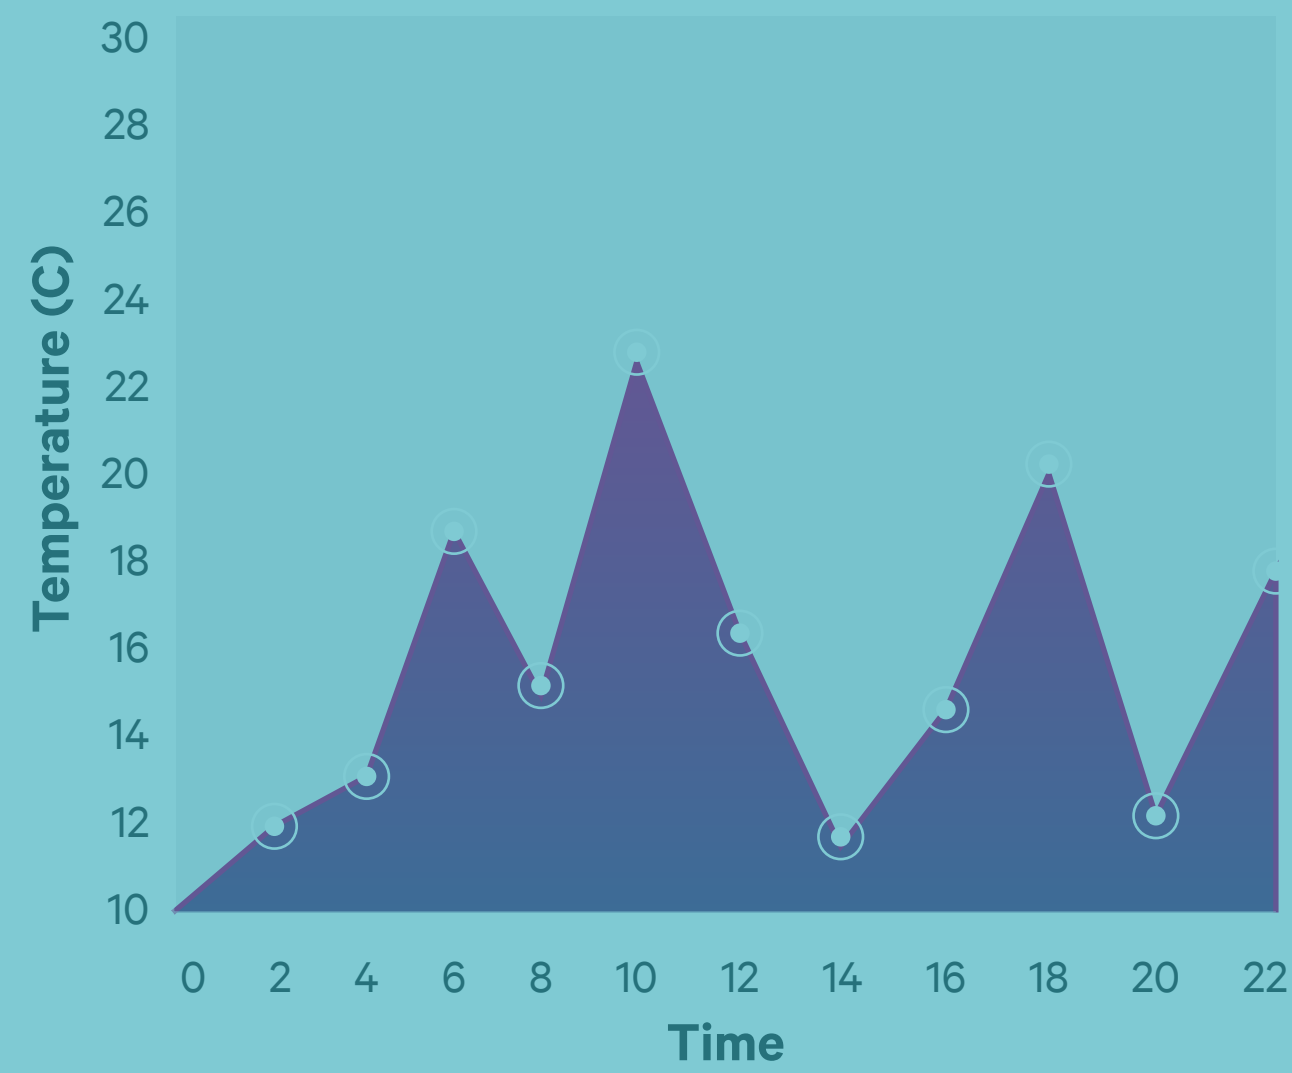

Light

Data Savings

Edge Computing

Water Savings

67°

Partly Cloudy

Humidity: 40%

Wind: NE 7 mph

Pressure: 30 in Hg

Temperature

Moisture

Light

Data Savings

■ Sent to Cloud ■ Processed Locally

Edge Computing

Water Savings