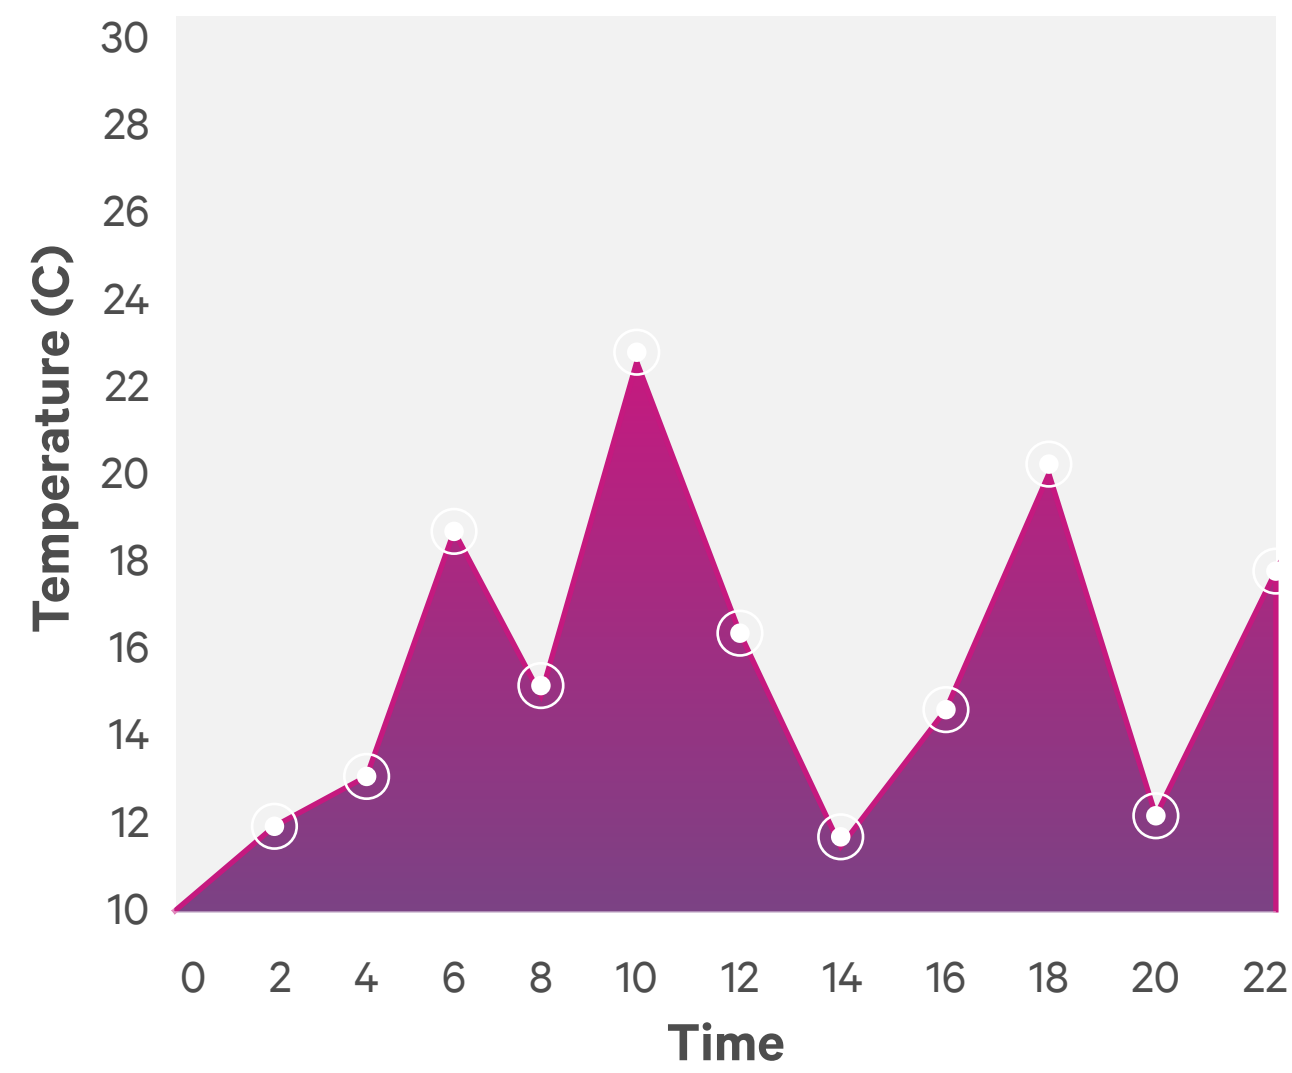

Temperature

Moisture

Light

Data Savings

Edge Computing

Water Savings

67°

Partly Cloudy