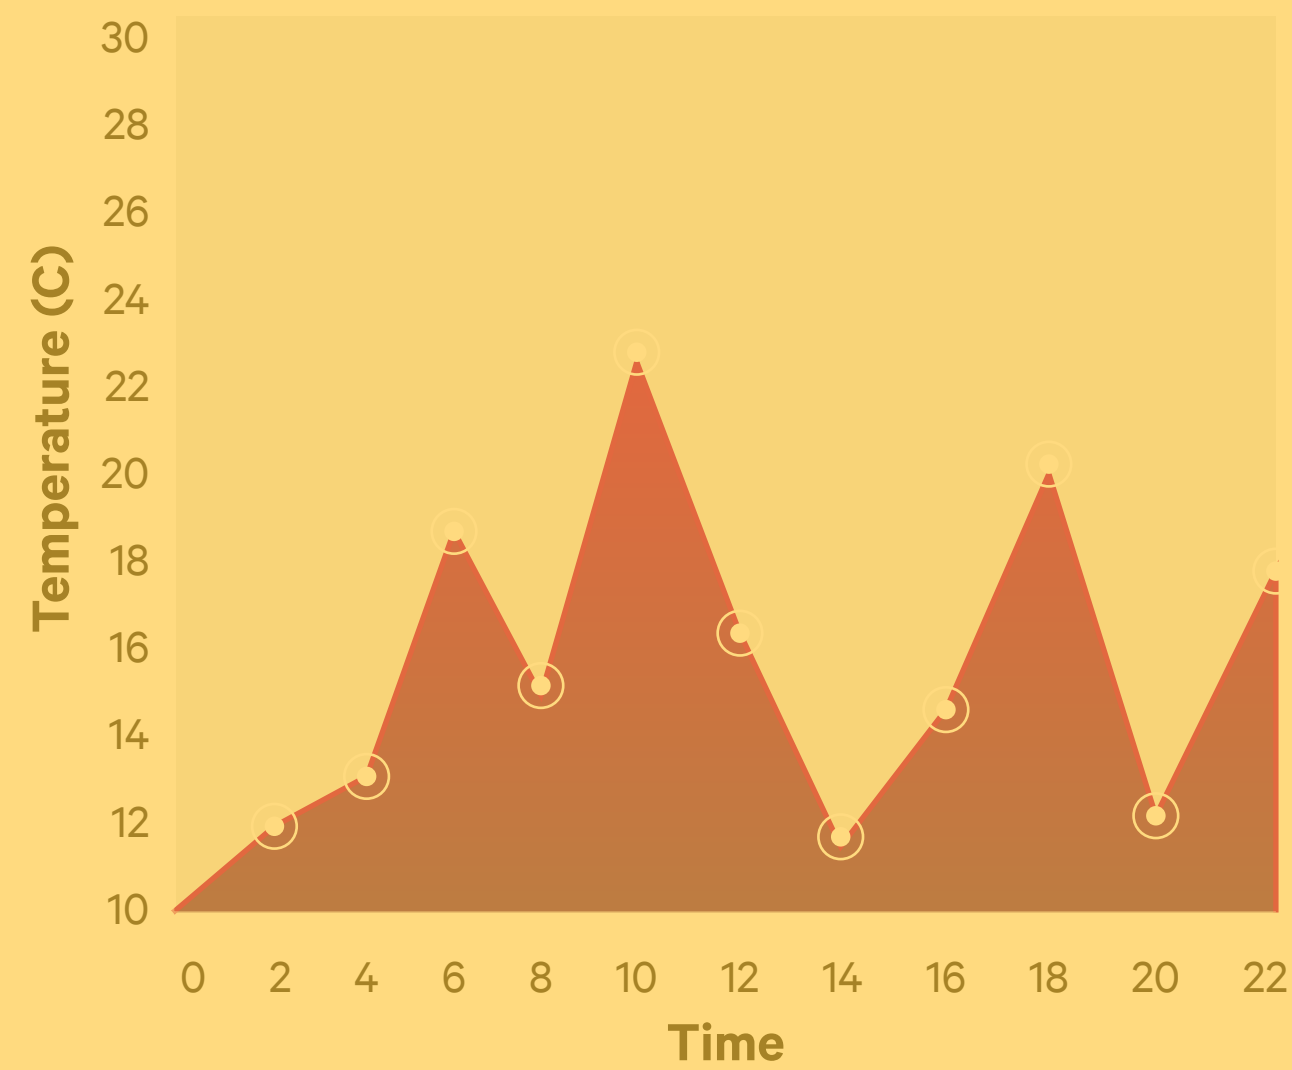

Light

Data Savings

Edge Computing

Water Savings

67°

Partly Cloudy

Humidity: 40%

Wind: NE 7 mph

Pressure: 30 in Hg

High UV conditions detected.

Edge gateway using AWS Greengrass runs local Lambda functions to record growth conditions and creates trend analytics.

Data analysis transmitted to cloud
in scheduled reporting period.

Temperature

Moisture

Light

Data Savings

Edge Computing

Water Savings

67°

Partly Cloudy